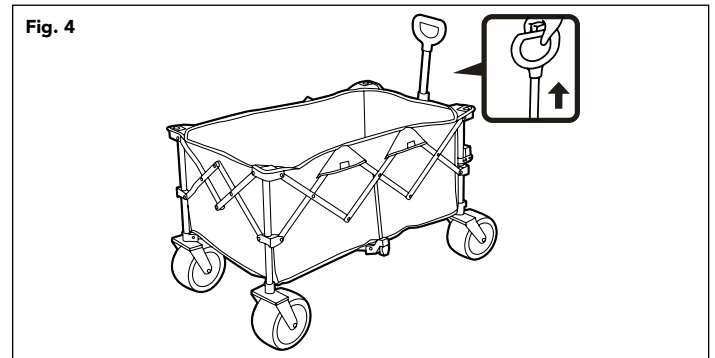

bliss™ outdoors

XL COLLAPSIBLE BEACH WAGON

BHW-100

READ THIS BEFORE ASSEMBLING & USING THIS PRODUCT
WEIGHT CAPACITY: 175 LBS

WASHING INSTRUCTIONS: Surface wash with a damp cloth only.
Spot clean. Do not immerse in water. Dry immediately.

ASSEMBLY:

1. Remove carry bag and inner mat. (Fig. 1)

2. Undo velcro storage straps and open wagon by pushing both side in opposite directions.. (Fig. 2)

3. Ensure the floor of the interior is flat and place the floor mat inside wagon. (Fig. 3)

4. Extend wagon pull handle to desired length and enjoy! (Fig. 4)

5. To fold wagon back into carrying bag, reverse the steps 1-4. (Fig. 4)

If you have any questions or comments,
please call the Bliss Outdoors™ customer service department at:
1-800-695-2626