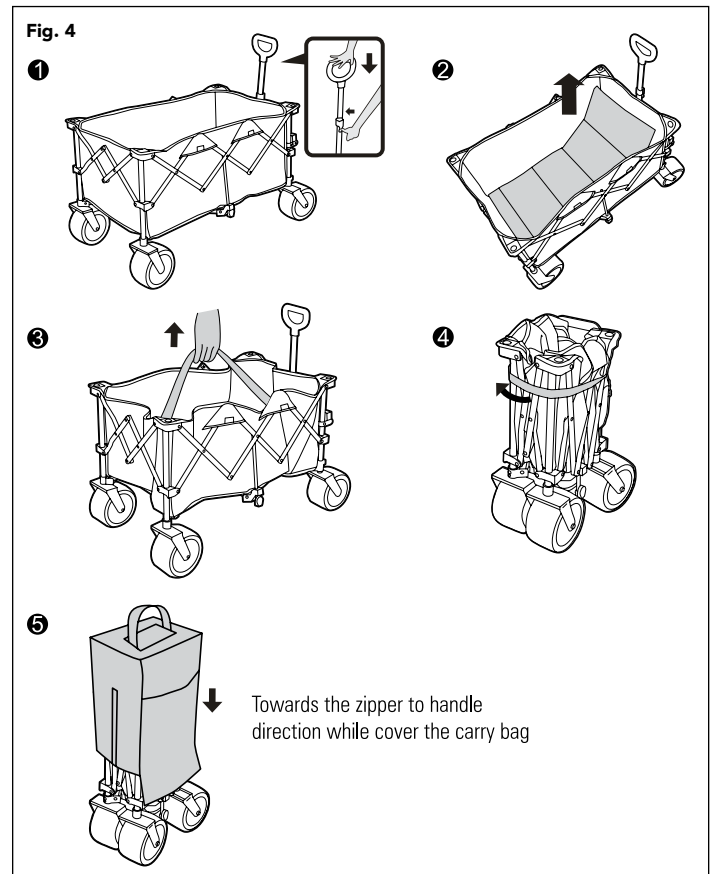

bliss™ outdoors

XL COLLAPSIBLE BEACH WAGON

BHW-100

READ THIS BEFORE ASSEMBLING & USING THIS PRODUCT
WEIGHT CAPACITY: 175 LBS

WASHING INSTRUCTIONS: Surface wash with a damp cloth only.
Spot clean. Do not immerse in water. Dry immediately.

ASSEMBLY:

1. Remove carry bag and inner mat. (Fig. 1)

2. Undo velcro storage straps and open wagon by pushing both side in opposite directions.. (Fig. 2)

3. Ensure the floor of the interior is flat and place the floor mat inside wagon. (Fig. 3)

4. Extend wagon pull handle to desired length and enjoy! (Fig. 4)

5. To fold wagon back into carrying bag, reverse the steps 1-4. (Fig. 4)

If you have any questions or comments,
please call the Bliss Outdoors™ customer service department at:
1-800-695-2626