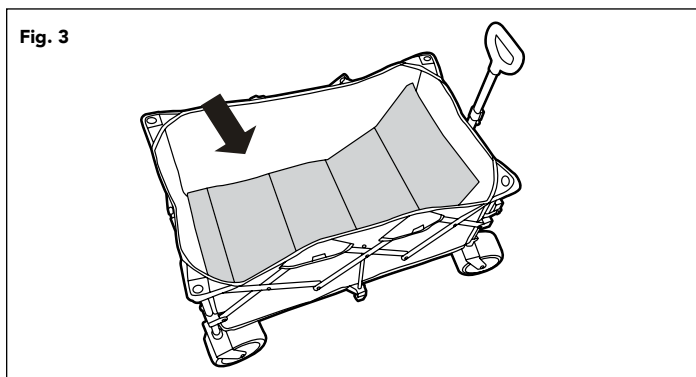

bliss™ outdoors

XL COLLAPSIBLE BEACH WAGON

BHW-100

READ THIS BEFORE ASSEMBLING & USING THIS PRODUCT
WEIGHT CAPACITY: 175 LBS

WASHING INSTRUCTIONS: Surface wash with a damp cloth only.
Spot clean. Do not immerse in water. Dry immediately.

ASSEMBLY:

1. Remove carry bag and inner mat. (Fig. 1)

2. Undo velcro storage straps and open wagon by pushing both side in opposite directions.. (Fig. 2)

3. Ensure the floor of the interior is flat and place the floor mat inside wagon. (Fig. 3)