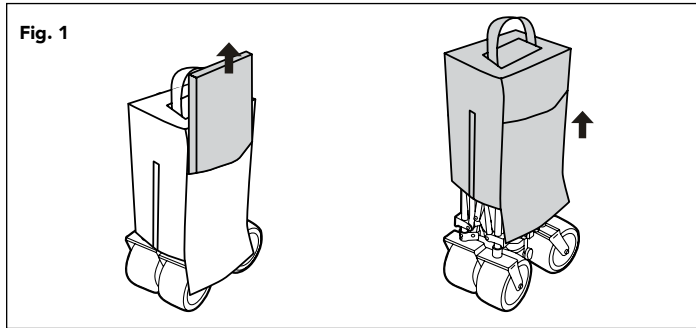

bliss™ outdoors

XL COLLAPSIBLE BEACH WAGON

BHW-100

READ THIS BEFORE ASSEMBLING & USING THIS PRODUCT
WEIGHT CAPACITY: 175 LBS

WASHING INSTRUCTIONS: Surface wash with a damp cloth only.
Spot clean. Do not immerse in water. Dry immediately.

ASSEMBLY:

1. Remove carry bag and inner mat. (Fig. 1)

2. Undo velcro storage straps and open wagon by pushing both side in opposite directions.. (Fig. 2)

3. Ensure the floor of the interior is flat and place the floor mat inside wagon. (Fig. 3)