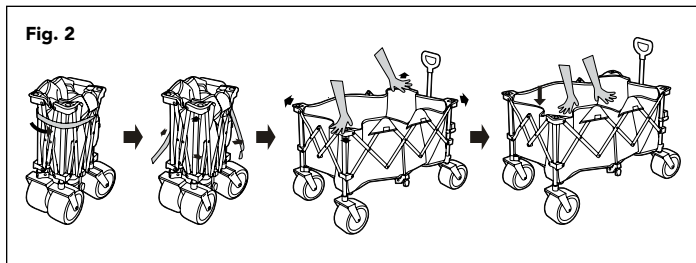

bliss™ outdoors

XL COLLAPSIBLE BEACH WAGON

BHW-100

READ THIS BEFORE ASSEMBLING & USING THIS PRODUCT
WEIGHT CAPACITY: 175 LBS

WASHING INSTRUCTIONS: Surface wash with a damp cloth only.
Spot clean. Do not immerse in water. Dry immediately.

ASSEMBLY:

1. Remove carry bag and inner mat. (Fig. 1)

2. Undo velcro storage straps and open wagon by pushing both side in opposite directions.. (Fig. 2)

3. Ensure the floor of the interior is flat and place the floor mat inside wagon. (Fig. 3)