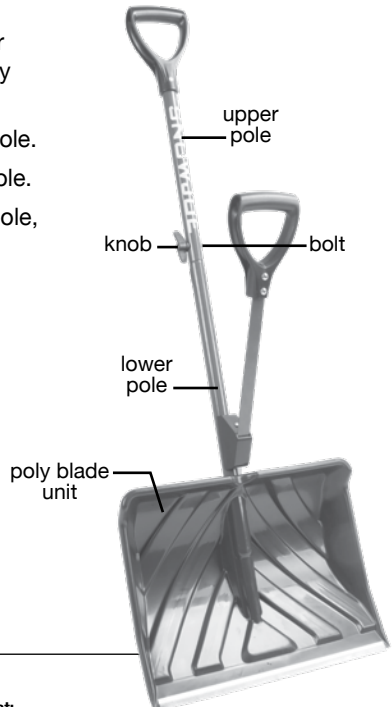

SHOVELUTION® SNOW SHOVEL

20-INCH | STRAIN-REDUCING

Model SJ-SHLV20

⚠ CAUTION!

HANDLE IS SPRING LOADED UNDER HEAVY TENSION.

To avoid injury, securely grasp handle before cutting zip ties.
Then, remove retaining strap and save for later storage.

TO ASSEMBLE:

1. Depress the small button at the end of the lower pole, push and insert the lower pole into the poly blade unit until it snaps securely into place.
2. Remove the knob and the bolt from the upper pole.
3. Insert the top of the lower pole into the upper pole.
4. Align bolt holes, insert the bolt into the square hole, through pole.
5. Tighten with the knob.

TO DISASSEMBLE:

Follow instructions above in reverse order.

FOR STORAGE:

Make a loop with the retaining strap around the spring-loaded handle, and with the other end, secure to knob on the upper pole.

If you have any questions or comments,
please call the Snow Joe® + Sun Joe® customer service department at:

1-866-SNOWJOE (1-866-766-9563)

PELLE À NEIGE SHOVELUTION®

50,8 cm | RÉDUIT LES MAUX DE REINS

Modèle SJ-SHLV20

⚠ MISE EN GARDE!

DES RESSORTS EXERCENT UNE FORTE TENSION SUR LE MANCHE.

Pour éviter de vous blesser, tenez fermement le manche avant de couper les liens qui l'attachent. Retirez ensuite la sangle de retenue et mettez-la de côté pour l'utiliser quand vous remiserez l'outil.